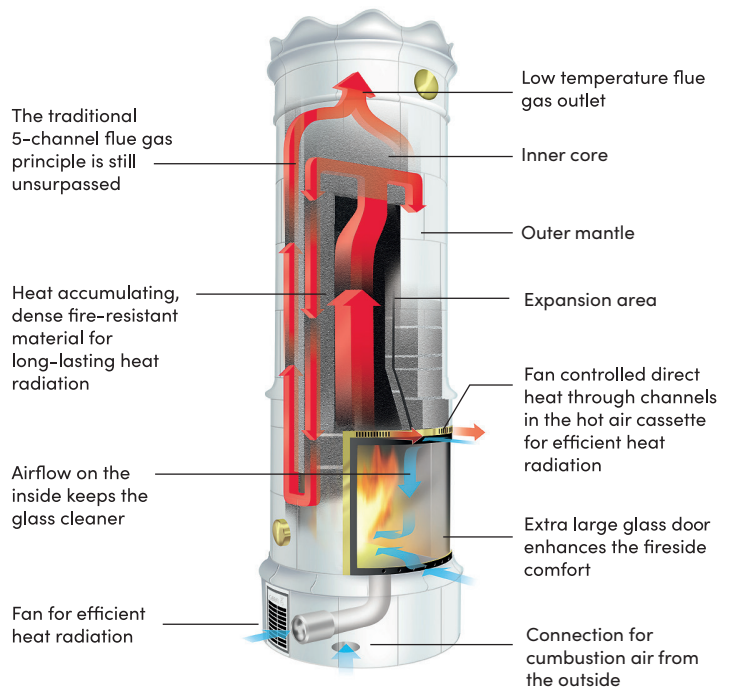

EKEBY

Gabriel's tiled stove Ekeby is inspired by stately mansions surrounded by meadows with leafy deciduous trees.

The crown has stylish, classic lines that fit most interiors. With a tiled stove you get both atmosphere and pleasant warmth and also a piece of furniture that lasts for generations to come.

Technical data

Art. nr: G840

CE marking: EN 15250

Height: 2350 mm (can be customised to your needs)

Weight: 1400 kg

Dimensions (base): 960 x 600 mm

Energy efficiency: 92.4%

Nominal heat output (kW): 4.5

Heat retention: Up to 24 hours

Connection: Rear or top flue connection

Ekeby is made by hand in Timmernabben and customised according to your requirements.

Our tiled stoves come with hot-air cassette and brass hatches by default. They can be obtained in different heights and colours as well as with hand-painted decorations. All to give you the opportunity to customise the stove to your unique preferences and the conditions at your home.

Optional

- 1 - Elevated base (from 220 to 330mm)
- 2 - Elevation - extra course (330 mm)
- 3 - Elevated center band (3-meter oven)
- 4 - Spark protection plate, brass or stainless
Stainless steel instead of brass
- 5 - Shelf for mid sills
- 6 - Fan
Control for fan
- 7 - Supply air (connection from outside)