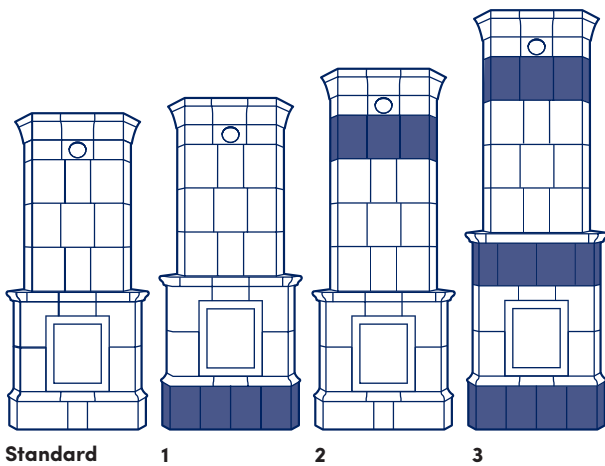

Technical data

Art. nr: G840

CE marking: EN 15250

Height: 2350 mm (can be customised to your needs)

Weight: 1400 kg

Dimensions (base): 960 x 600 mm

Energy efficiency: 92.4%

Nominal heat output (kW): 4.5

Heat retention: Up to 24 hours

Connection: Rear or top flue connection

Ekeby is made by hand in Timmernabben and customised according to your requirements.

Our tiled stoves come with hot-air cassette and brass hatches by default. They can be obtained in different heights and colours as well as with hand-painted decorations. All to give you the opportunity to customise the stove to your unique preferences and the conditions at your home.

Optional

- 1 - Elevated base (from 220 to 330mm)
- 2 - Elevation - extra course (330 mm)
- 3 - Elevated center band (3-meter oven)
- 4 - Spark protection plate, brass or stainless
Stainless steel instead of brass
- 5 - Shelf for mid sills
- 6 - Fan
Control for fan
- 7 - Supply air (connection from outside)