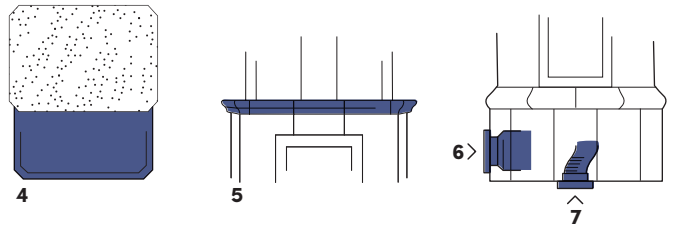

Technical data

Art. nr: G840

CE marking: EN 15250

Height: 2350 mm (can be customised to your needs)

Weight: 1400 kg

Dimensions (base): 960 x 600 mm

Energy efficiency: 92.4%

Nominal heat output (kW): 4.5

Heat retention: Up to 24 hours

Connection: Rear or top flue connection

Ekeby is made by hand in Timmernabben and customised according to your requirements.

Our tiled stoves come with hot-air cassette and brass hatches by default. They can be obtained in different heights and colours as well as with hand-painted decorations. All to give you the opportunity to customise the stove to your unique preferences and the conditions at your home.

Optional

- 1 - Elevated base (from 220 to 330mm)
- 2 - Elevation - extra course (330 mm)
- 3 - Elevated center band (3-meter oven)
- 4 - Spark protection plate, brass or stainless
Stainless steel instead of brass
- 5 - Shelf for mid sills
- 6 - Fan
Control for fan
- 7 - Supply air (connection from outside)