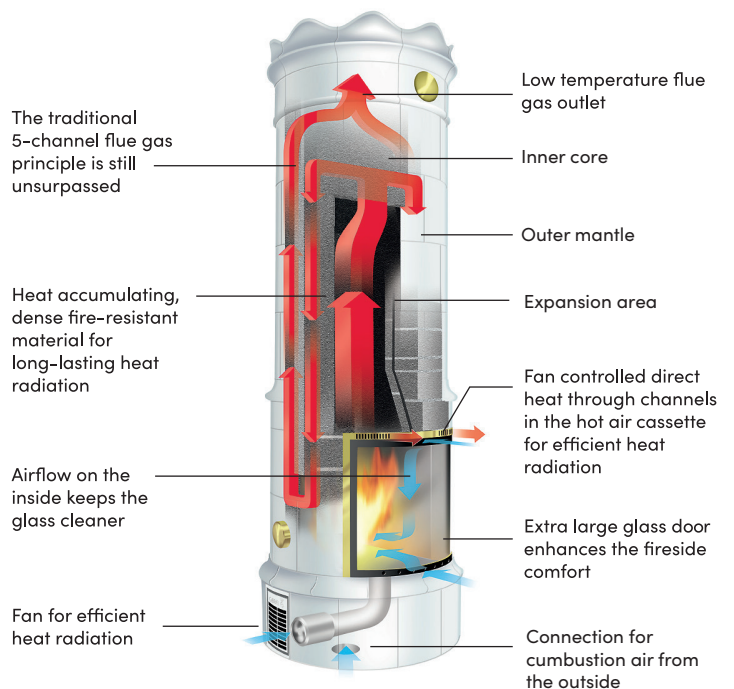

Technical data

Article no. G855

CE marking: EN 15250

Height: 2350 mm (can be customised to your needs)

Weight: 1400 kg

Dimensions (base): 960 x 600 mm

Energy efficiency: 92.4%

Nominal heat output (kW): 4.5

Heat retention: Up to 24 hours

Connection: Rear or top flue connection

Kungälv is manufactured by hand in Timmernabben and is one of a kind, custom-made for you.

The tiled stoves can be customised according to your wishes and the conditions at your home. All Gabriel's classic tiled stoves come with hot-air cassette and brass doors by default. Through add-ons, they can be obtained in different heights and colours as well as with different hand-painted decorations.

Optional

- 1 - Elevated base (from 220 to 330mm)
- 2 - Elevation - extra course (330 mm)
- 3 - Elevated center band (3-meter oven)
- 4 - Spark protection plate, brass or stainless
Stainless steel instead of brass
- 5 - Shelf for mid sills
- 6 - Fan
Control for fan
- 7 - Supply air (connection from outside)