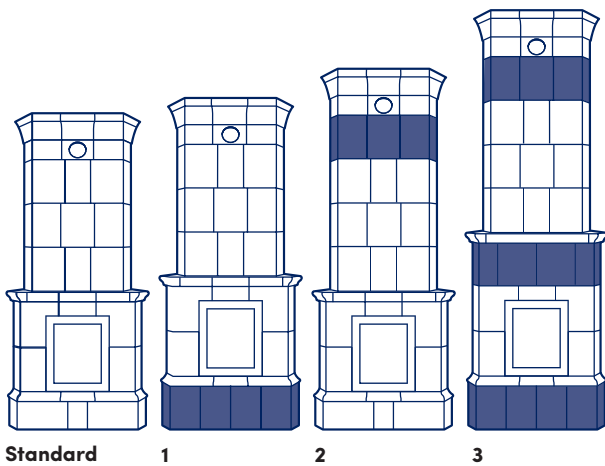

Technical data

Article no. G855

CE marking: EN 15250

Height: 2350 mm (can be customised to your needs)

Weight: 1400 kg

Dimensions (base): 960 x 600 mm

Energy efficiency: 92.4%

Nominal heat output (kW): 4.5

Heat retention: Up to 24 hours

Connection: Rear or top flue connection

Kungälv is manufactured by hand in Timmernabben and is one of a kind, custom-made for you.

The tiled stoves can be customised according to your wishes and the conditions at your home. All Gabriel's classic tiled stoves come with hot-air cassette and brass doors by default. Through add-ons, they can be obtained in different heights and colours as well as with different hand-painted decorations.

Optional

- 1 - Elevated base (from 220 to 330mm)
- 2 - Elevation - extra course (330 mm)
- 3 - Elevated center band (3-meter oven)
- 4 - Spark protection plate, brass or stainless
Stainless steel instead of brass
- 5 - Shelf for mid sills
- 6 - Fan
Control for fan
- 7 - Supply air (connection from outside)