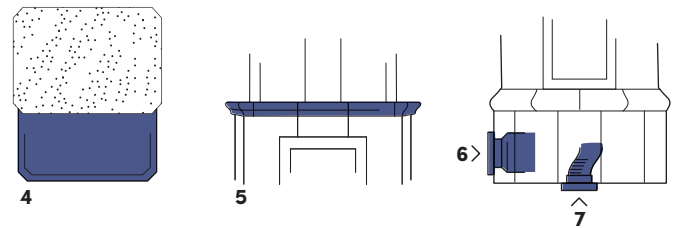

Technical data

Article no. G855

CE marking: EN 15250

Height: 2350 mm (can be customised to your needs)

Weight: 1400 kg

Dimensions (base): 960 x 600 mm

Energy efficiency: 92.4%

Nominal heat output (kW): 4.5

Heat retention: Up to 24 hours

Connection: Rear or top flue connection

Kungälv is manufactured by hand in Timmernabben and is one of a kind, custom-made for you.

The tiled stoves can be customised according to your wishes and the conditions at your home. All Gabriel's classic tiled stoves come with hot-air cassette and brass doors by default. Through add-ons, they can be obtained in different heights and colours as well as with different hand-painted decorations.

Optional

- 1 - Elevated base (from 220 to 330mm)
- 2 - Elevation - extra course (330 mm)
- 3 - Elevated center band (3-meter oven)
- 4 - Spark protection plate, brass or stainless
Stainless steel instead of brass
- 5 - Shelf for mid sills
- 6 - Fan
Control for fan
- 7 - Supply air (connection from outside)